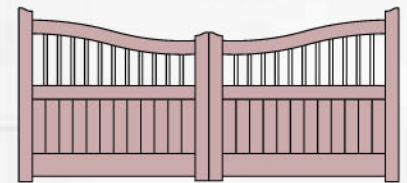

REGENCY

Strong contemporary design. Horizontal boards with stainless steel bars.

OXFORD

Clean horizontal lines give a modern and robust feel.

ASHLEIGH

Swept top rail with chamfered bars and solid lower section (shown here with lowered centre, can be reversed for rising centre)

PEDESTRIAN GATES

Proiry & single Oxford gate for pedestrian use.

BESPOKE DESIGN SERVICE

We are delighted to offer a bespoke design and manufacturing service to bring your ideas to life.